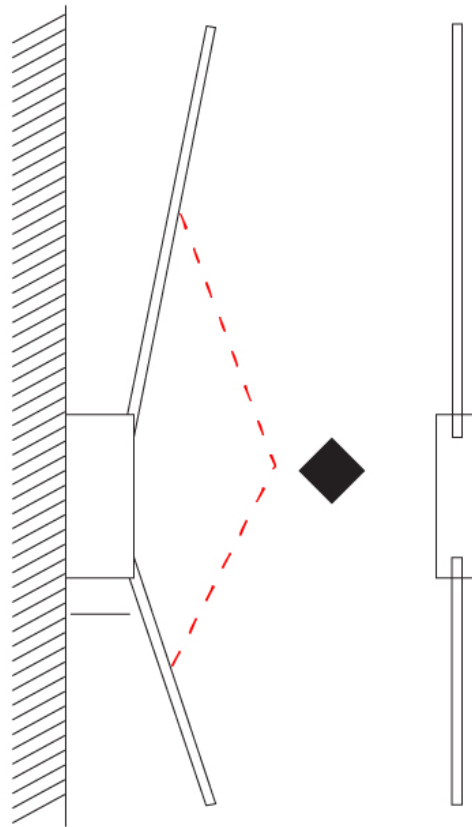

GENERAL

Series: Spillo
 Subseries: Spillo 1 Rod
 Brand: Icone
 Division: Design
 Mounting Type: Surface
 Mounting Location: Wall
 Subcategory: Ambient

PHYSICAL

Shape: Rectangle
 Width (mm): 32
 Width (in): 1 ¼
 Height (mm): 500
 Height (in): 19 11/16
 Extension (mm): 460
 Extension (in): 18 1/8
 Light Distribution: Direct / Indirect
 Fixture Finish: WHI / WHC / BLK / BGD
 Fixture Material: Brass

GENERAL

Series: Spillo
 Subseries: Spillo 2 Rod
 Brand: Icone
 Division: Design
 Mounting Type: Surface
 Mounting Location: Wall
 Subcategory: Ambient

PHYSICAL

Shape: Rectangle
 Width (mm): 32
 Width (in): 1 1/4
 Height (mm): 1090
 Height (in): 42 15/16
 Extension (mm): 660
 Extension (in): 26
 Light Distribution: Direct / Indirect
 Fixture Finish: WHI / WHC / BLK / BGD
 Fixture Material: Brass

SPILLO 2 ROD SURFACE

D42046-

PROJECT _____

TYPE _____

SPECIFIER _____

QUANTITY _____

DATE _____

D