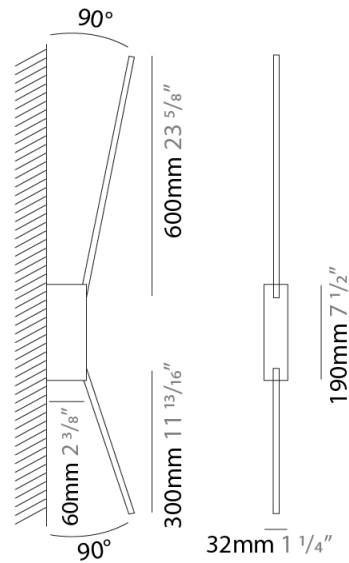

GENERAL

Series: Spillo
 Subseries: Spillo 1 Rod
 Brand: Icone
 Division: Design
 Mounting Type: Surface
 Mounting Location: Wall
 Subcategory: Ambient

PHYSICAL

Shape: Rectangle
 Width (mm): 32
 Width (in): 1 ¼
 Height (mm): 500
 Height (in): 19 11/16
 Extension (mm): 460
 Extension (in): 18 1/8
 Light Distribution: Direct / Indirect
 Fixture Finish: WHI / WHC / BLK / BGD
 Fixture Material: Brass

GENERAL

Series: Spillo
 Subseries: Spillo 2 Rod
 Brand: Icone
 Division: Design
 Mounting Type: Surface
 Mounting Location: Wall
 Subcategory: Ambient

PHYSICAL

Shape: Rectangle
 Width (mm): 32
 Width (in): 1 1/4
 Height (mm): 1090
 Height (in): 42 15/16
 Extension (mm): 660
 Extension (in): 26
 Light Distribution: Direct / Indirect
 Fixture Finish: WHI / WHC / BLK / BGD
 Fixture Material: Brass

LED

Color Temperature (°K): 2700 / 3000
 Nominal Lumen (lm): 990
 CRI: >90 CRI
 Lamp Life (hrs): 50000

OPTICAL

Adjustability: Tilt 90°

RATINGS AND CERTIFICATIONS

Certified By: Certified for North American Standards
 IP rating: IP20