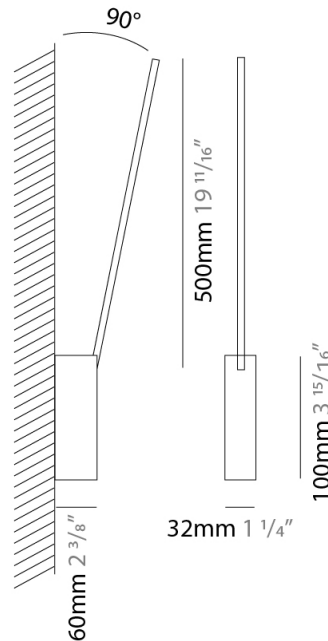

GENERAL

Series: Spillo
 Subseries: Spillo 1 Rod
 Brand: Icone
 Division: Design
 Mounting Type: Surface
 Mounting Location: Wall
 Subcategory: Ambient

PHYSICAL

Shape: Rectangle
 Width (mm): 32
 Width (in): 1 ¼
 Height (mm): 500
 Height (in): 19 11/16
 Extension (mm): 460
 Extension (in): 18 1/8
 Light Distribution: Direct / Indirect
 Fixture Finish: WHI / WHC / BLK / BGD
 Fixture Material: Brass

LED

Color Temperature (°K): 2700 / 3000
 Nominal Lumen (lm): 440
 CRI: >90 CRI
 Lamp Life (hrs): 50000

OPTICAL

Adjustability: Tilt 90°

RATINGS AND CERTIFICATIONS

Certified By: Certified for North American Standards
 IP rating: IP20

SPILLO 1 ROD SURFACE

D42034-

PROJECT
TYPE
SPECIFIER
QUANTITY
DATE

D

PROJECT	
TYPE	
SPECIFIER	
QUANTITY	
DATE	

SPILLO 2 ROD SURFACE

D42046- -
 base number Color Finish
 Temperature Options

- To build a product code in our configurator select the specify button on the base model # product page
- To build a manual product code on this datasheet choose from the options listed below in blue font and add the suffix to the base model #

GENERAL

Series: Spillo
 Subseries: Spillo 2 Rod
 Brand: Icone
 Division: Design
 Mounting Type: Surface
 Mounting Location: Wall
 Subcategory: Ambient

PHYSICAL

Shape: Rectangle
 Width (mm): 32
 Width (in): 1 1/4
 Height (mm): 1090
 Height (in): 42 15/16
 Extension (mm): 660
 Extension (in): 26
 Light Distribution: Direct / Indirect
 Fixture Finish: WHI / WHC / BLK / BGD
 Fixture Material: Brass