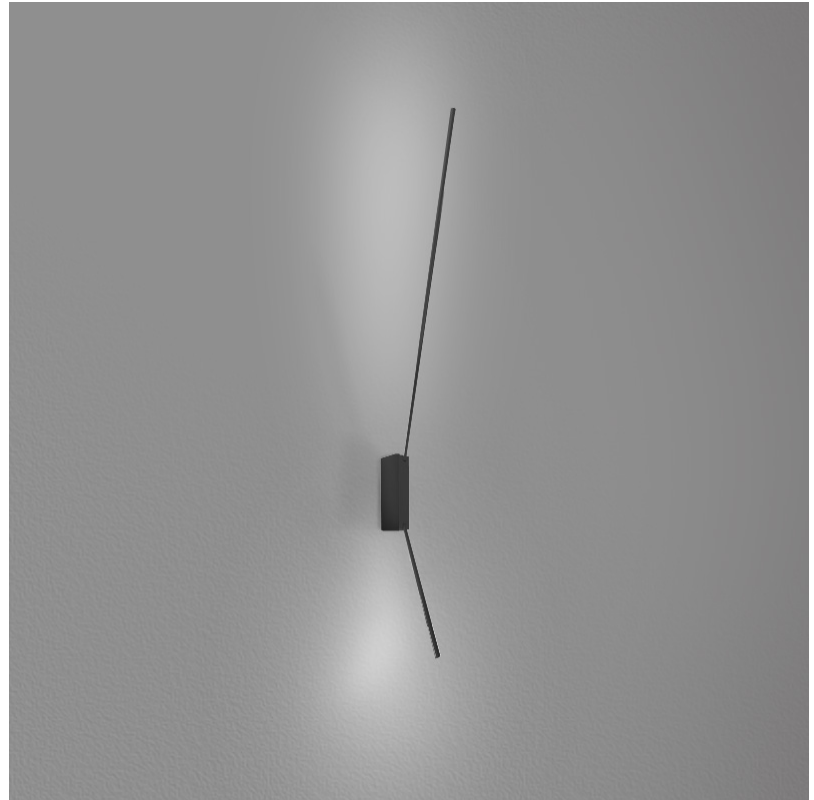

PROJECT	
TYPE	
SPECIFIER	
QUANTITY	
DATE	

SPILLO 1 ROD SURFACE

D42034- -

base number
 Color Temperature Finish Options

- To build a product code in our configurator select the specify button on the base model # product page
- To build a manual product code on this datasheet choose from the options listed below in blue font and add the suffix to the base model #

GENERAL

Series: Spillo
 Subseries: Spillo 1 Rod
 Brand: Icone
 Division: Design
 Mounting Type: Surface
 Mounting Location: Wall
 Subcategory: Ambient

PHYSICAL

Shape: Rectangle
 Width (mm): 32
 Width (in): 1 ¼
 Height (mm): 500
 Height (in): 19 11/16
 Extension (mm): 460
 Extension (in): 18 1/8
 Light Distribution: Direct / Indirect
 Fixture Finish: WHI / WHC / BLK / BGD
 Fixture Material: Brass

GENERAL

Series: Spillo
 Subseries: Spillo 2 Rod
 Brand: Icone
 Division: Design
 Mounting Type: Surface
 Mounting Location: Wall
 Subcategory: Ambient

PHYSICAL

Shape: Rectangle
 Width (mm): 32
 Width (in): 1 1/4
 Height (mm): 1090
 Height (in): 42 15/16
 Extension (mm): 660
 Extension (in): 26
 Light Distribution: Direct / Indirect
 Fixture Finish: WHI / WHC / BLK / BGD
 Fixture Material: Brass

LED

Color Temperature (°K): 2700 / 3000
 Nominal Lumen (lm): 990
 CRI: >90 CRI
 Lamp Life (hrs): 50000

OPTICAL

Adjustability: Tilt 90°

RATINGS AND CERTIFICATIONS

Certified By: Certified for North American Standards
 IP rating: IP20