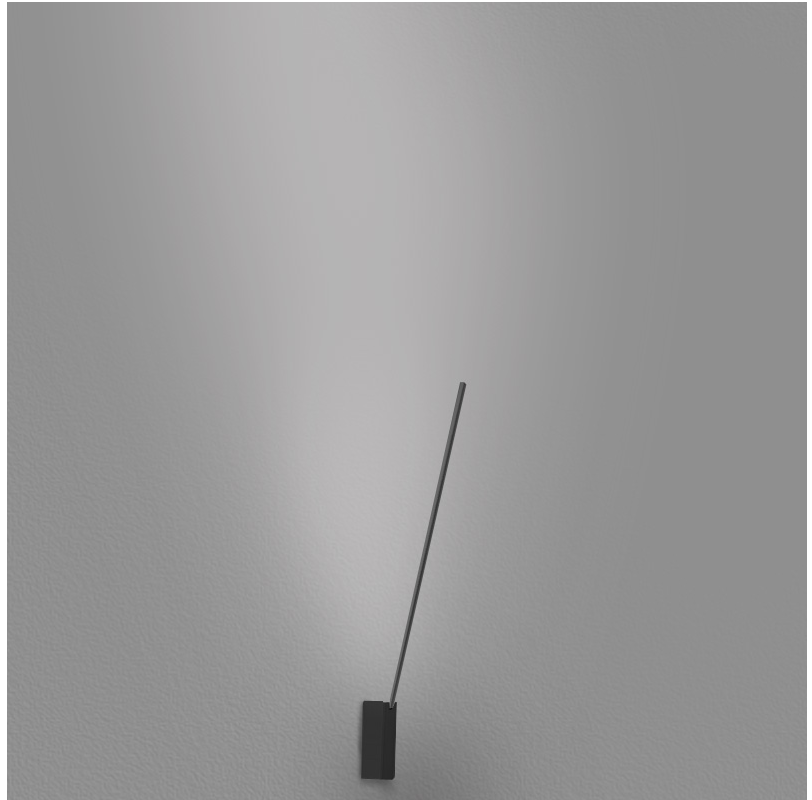

PROJECT	
TYPE	
SPECIFIER	
QUANTITY	
DATE	

SPILLO 1 ROD SURFACE

D42034- -

base number
 Color Temperature Finish Options

- To build a product code in our configurator select the specify button on the base model # product page
- To build a manual product code on this datasheet choose from the options listed below in blue font and add the suffix to the base model #

GENERAL

Series: Spillo
 Subseries: Spillo 1 Rod
 Brand: Icone
 Division: Design
 Mounting Type: Surface
 Mounting Location: Wall
 Subcategory: Ambient

PHYSICAL

Shape: Rectangle
 Width (mm): 32
 Width (in): 1 ¼
 Height (mm): 500
 Height (in): 19 11/16
 Extension (mm): 460
 Extension (in): 18 1/8
 Light Distribution: Direct / Indirect
 Fixture Finish: WHI / WHC / BLK / BGD
 Fixture Material: Brass

LED

Color Temperature (°K): 2700 / 3000
 Nominal Lumen (lm): 440
 CRI: >90 CRI
 Lamp Life (hrs): 50000

OPTICAL

Adjustability: Tilt 90°

RATINGS AND CERTIFICATIONS

Certified By: Certified for North American Standards
 IP rating: IP20

GENERAL

Series: Spillo
 Subseries: Spillo 2 Rod
 Brand: Icone
 Division: Design
 Mounting Type: Surface
 Mounting Location: Wall
 Subcategory: Ambient

PHYSICAL

Shape: Rectangle
 Width (mm): 32
 Width (in): 1 1/4
 Height (mm): 1090
 Height (in): 42 15/16
 Extension (mm): 660
 Extension (in): 26
 Light Distribution: Direct / Indirect
 Fixture Finish: WHI / WHC / BLK / BGD
 Fixture Material: Brass